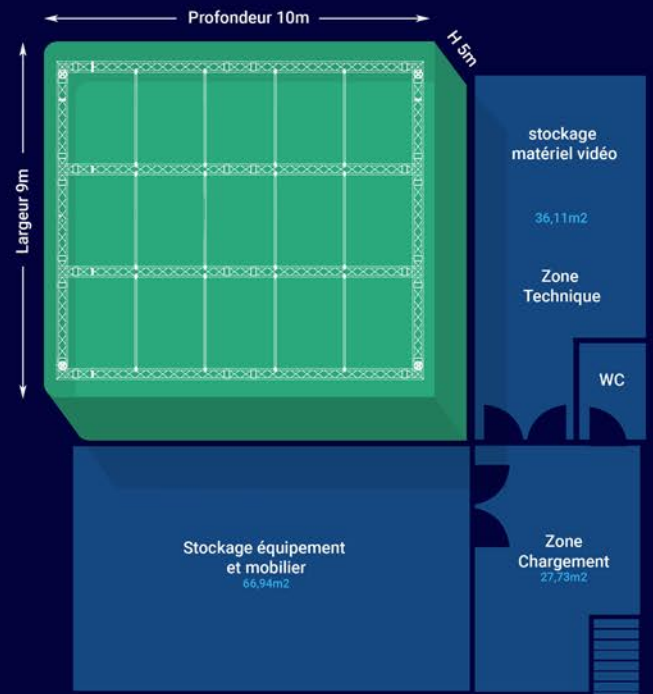

Studio 95^{m2}

Air-conditioned

Height: 5m

Width: 9m

Depth: 10m

- Pre-lit cyclo: 4 sides
- Motorized technical grid
- Light equipment
- Video and sound feedback

Upstairs :

- Video control room and VIP box overlooking the studio.
- Open space offices
- high-speed Internet
- Meeting room
- Catering / Kitchen
- Cloakroom / Shower / WC

Technical Platform 135 m²

On the ground floor :

- . Loading dock
- . Video material storage
- . Equipment and furniture storage
- . Pallet truck

Outside :

- Car park +6 vehicles
- Parking 1 truck

Lighting Studio

- . 16x 200W LED panels
- . 4x 800W LED Space Lights
- . 4x 4-Bank Kinoflo 120cm
- . 4x Skylites 2x2m 1.25 Stop Diffuser

Motorized truss

Video Management

6-camera setup:

- 1 x EZFX Jib + extension kit (4m range) with Panasonic AW-UE150 PTZ camera and report of AW-RP150 orders
- 2x Blackmagic URSA Broadcast G2 set cameras with Fujinon 4K UA22x8BERD lens
- 3x Blackmagic URSA Mini Pro 4.6K cameras with different lenses available
- Monitoring multiview 27' LG
- Videohub Blackmagic 12G-SDI 40x40
- BMD Atem 2ME Broadcast Studio 4K Mixer
- Blackmagic Atem 1M/E Broadcast Mixer
- Postium 4K 12G-SDI Monitor OBM-U170
- ATEM Camera Control Panel
- Intercom via Blackmagic Atem Talkback 4K
- Vmix Station with Decklink 4K Extreme 12G
- Blackmagic Design Audio Monitor 12G
- Zoom LiveTrak L-12 Sound Mixer
- 2x Shure wireless handheld microphones
- 4x Hyperdeck BMD 12G SSD Recorders
- 2x Live H264/265 RTMP Encoders
- Studio & mezzanine video monitoring

Virtual production Management

6-camera setup:

- Rendering engine based on Unreal Engine with the system tracking EZtrack®
- 6 cameras including 3 movable with real-time tracking (1x crane, 2x set cameras)
- Unreal Engine 5.1 Control Room
- 6x PC 4U AMD R9 3900X
64GB RAM graphics card
NVIDIA RTX - Decklink 8K