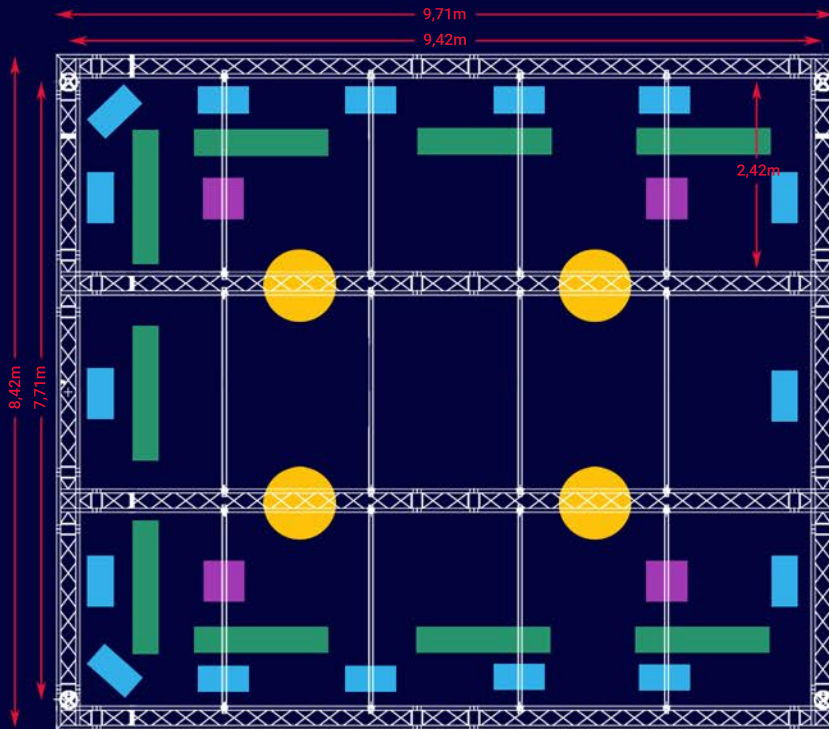

Studio 95^{m2}

Air-conditioned

Height: 5m

Width: 9m

Depth: 10m

- Pre-lit cyclo: 4 sides
- Motorized technical grid
- Light equipment
- Video and sound feedback

Upstairs :

- Video control room and VIP box overlooking the studio.
- Open space offices
- high-speed Internet
- Meeting room
- Catering / Kitchen
- Cloakroom / Shower / WC

Technical Platform 135 m²

On the ground floor :

- . Loading dock
- . Video material storage
- . Equipment and furniture storage
- . Pallet truck

Outside :

- Car park +6 vehicles
- Parking 1 truck

Lighting Studio

Virtual production Management

6-camera setup:

- Rendering engine based on Unreal Engine with the system tracking EZtrack®
- 6 cameras including 3 movable with real-time tracking (1x crane, 2x set cameras)
- Unreal Engine 5.1 Control Room
- 6x PC 4U AMD R9 3900X
64GB RAM graphics card
NVIDIA RTX - Decklink 8K